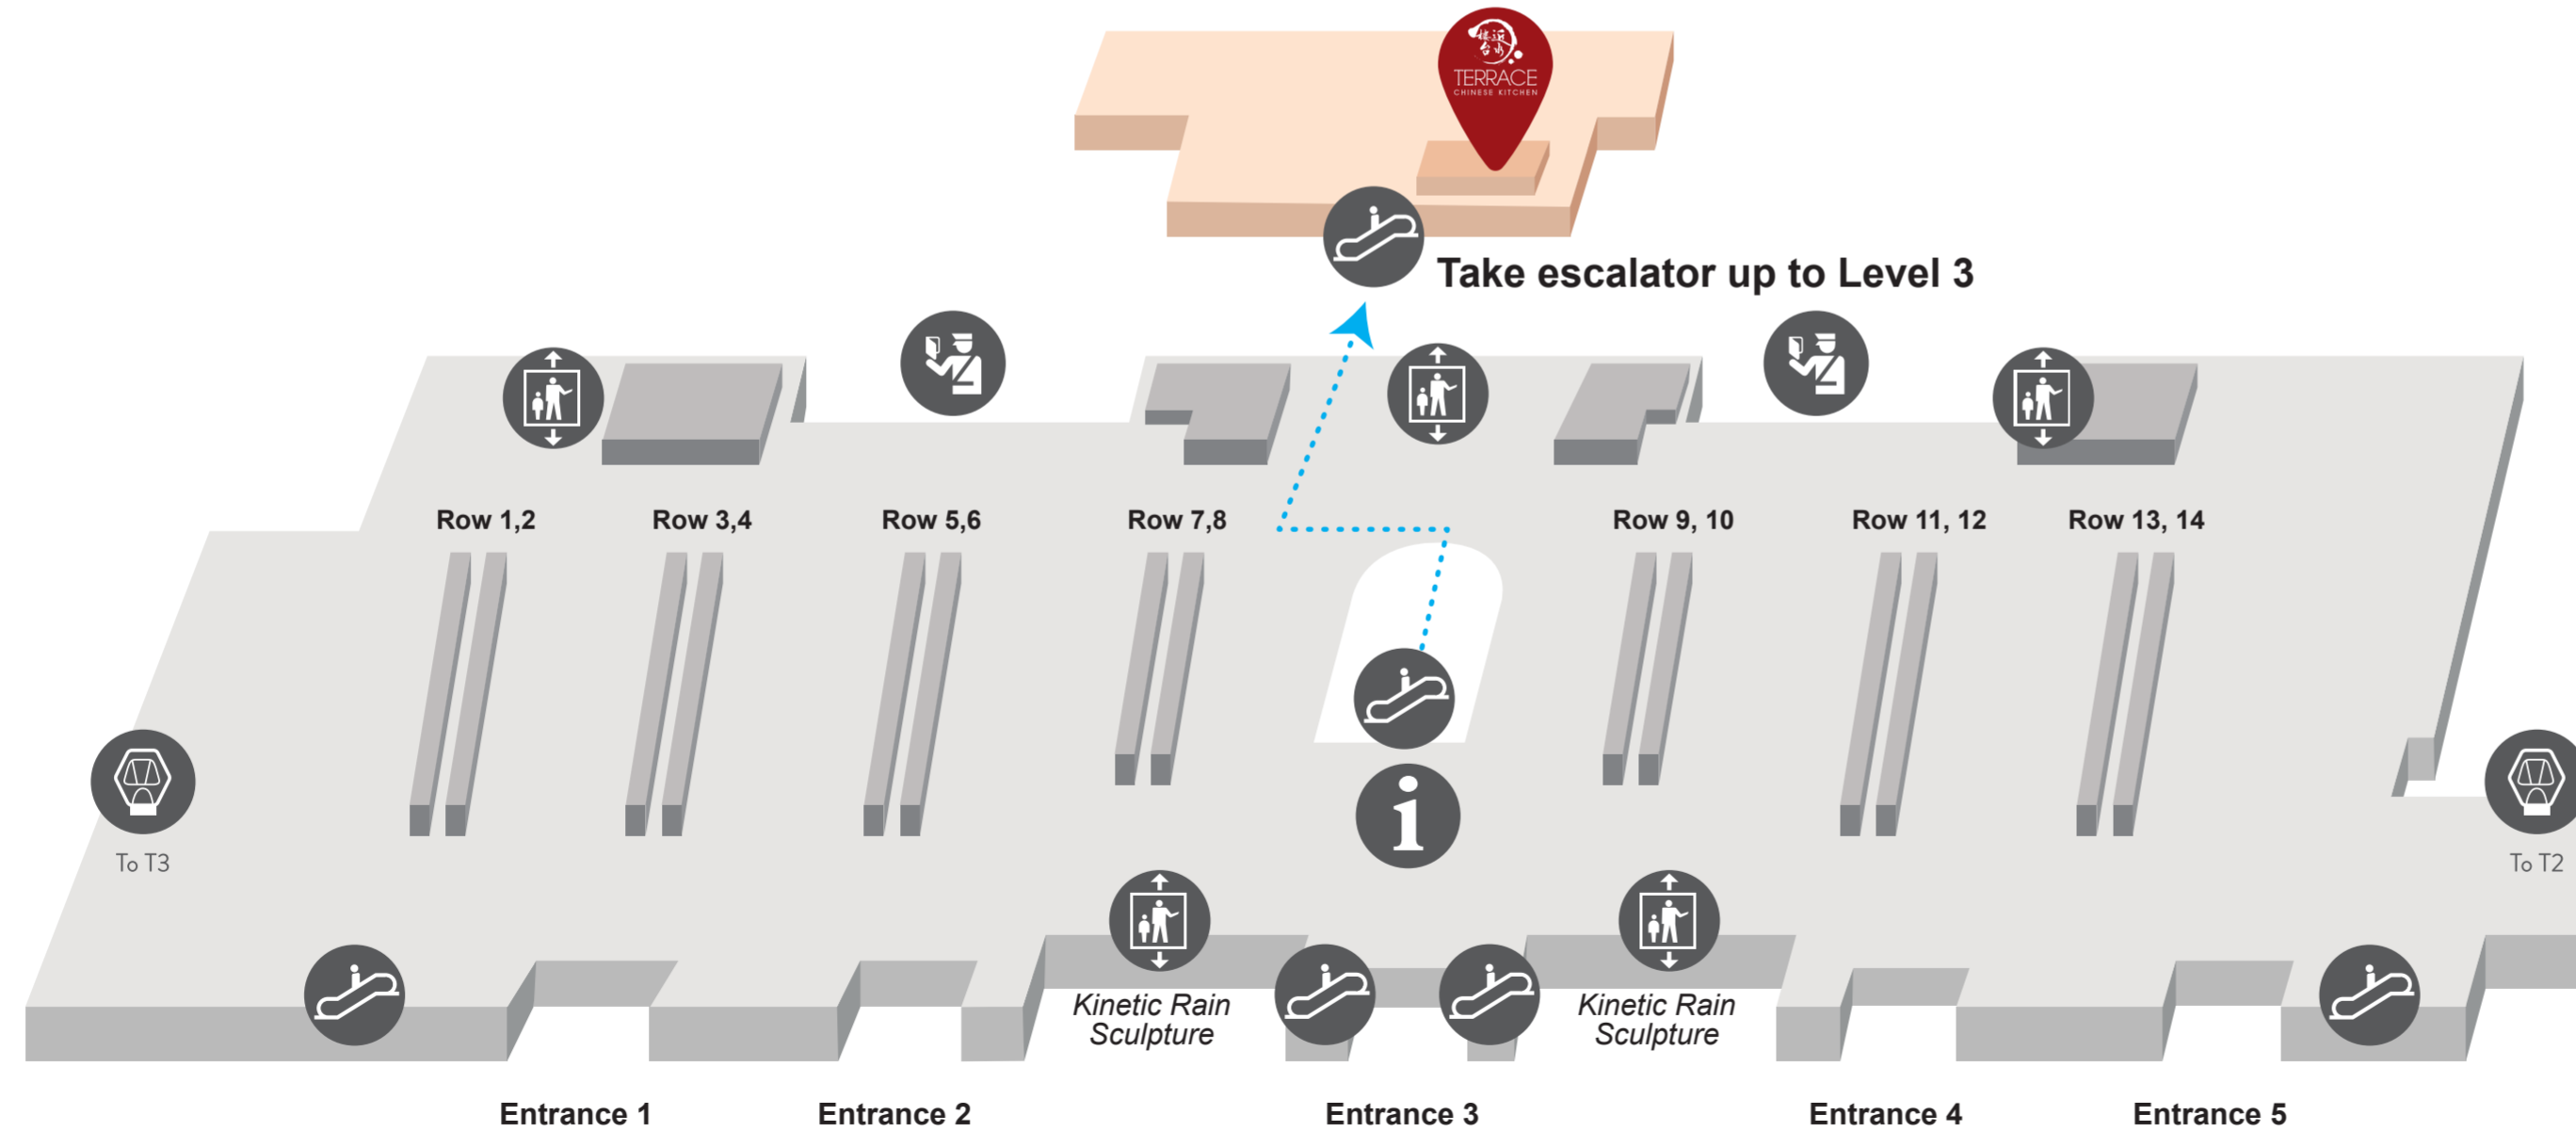

DEPARTURE HALL, VIEWING MALL CENTRAL (PUBLIC AREA)

LEVEL 3

DEPARTURE TERMINAL 1

VIEWING MALL CENTRAL

Food & Beverage
Services

Terrace Chinese Kitchen
Singapore Changi Airport, Terminal 1,
Viewing Mall Central, Unit #03-22
(TCK is located at LANDSIDE)

Escalator

Information Counter

Lift

Toilet

Security Check-in

MRT Train

LEVEL 2

DEPARTURE TERMINAL 1

CHECK-IN HALL (PUBLIC AREA)

Shopping
Food & Beverage
Services

Take escalator up to Level 3

DEPARTURE CHECK-IN HALL (PUBLIC AREA)