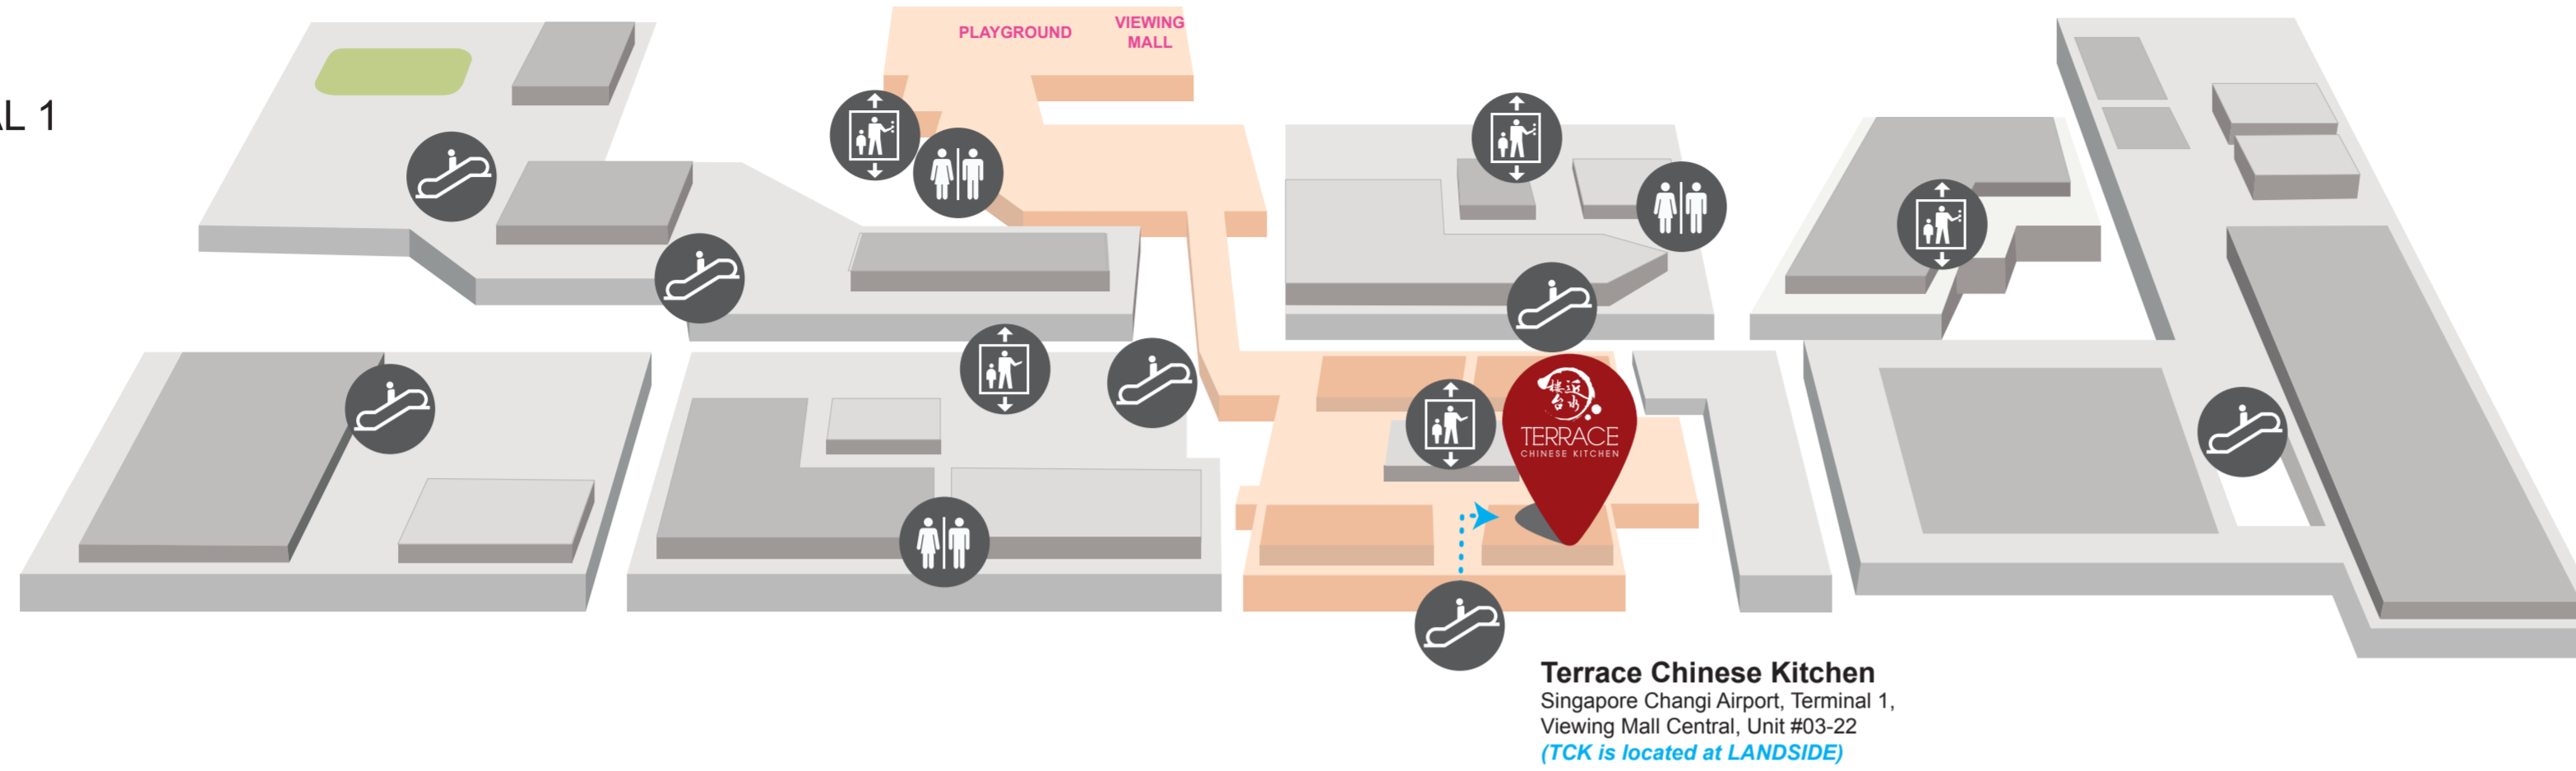

DEPARTURE HALL, VIEWING MALL CENTRAL (PUBLIC AREA)

LEVEL 3

DEPARTURE TERMINAL 1

VIEWING MALL CENTRAL

Food & Beverage
Services

Terrace Chinese Kitchen
Singapore Changi Airport, Terminal 1,
Viewing Mall Central, Unit #03-22
(TCK is located at LANDSIDE)

Escalator

Information Counter

Lift

Toilet

Security Check-in

MRT Train

LEVEL 2

DEPARTURE TERMINAL 1

CHECK-IN HALL (PUBLIC AREA)

Shopping
Food & Beverage
Services

Take escalator up to Level 3

DEPARTURE CHECK-IN HALL (PUBLIC AREA)